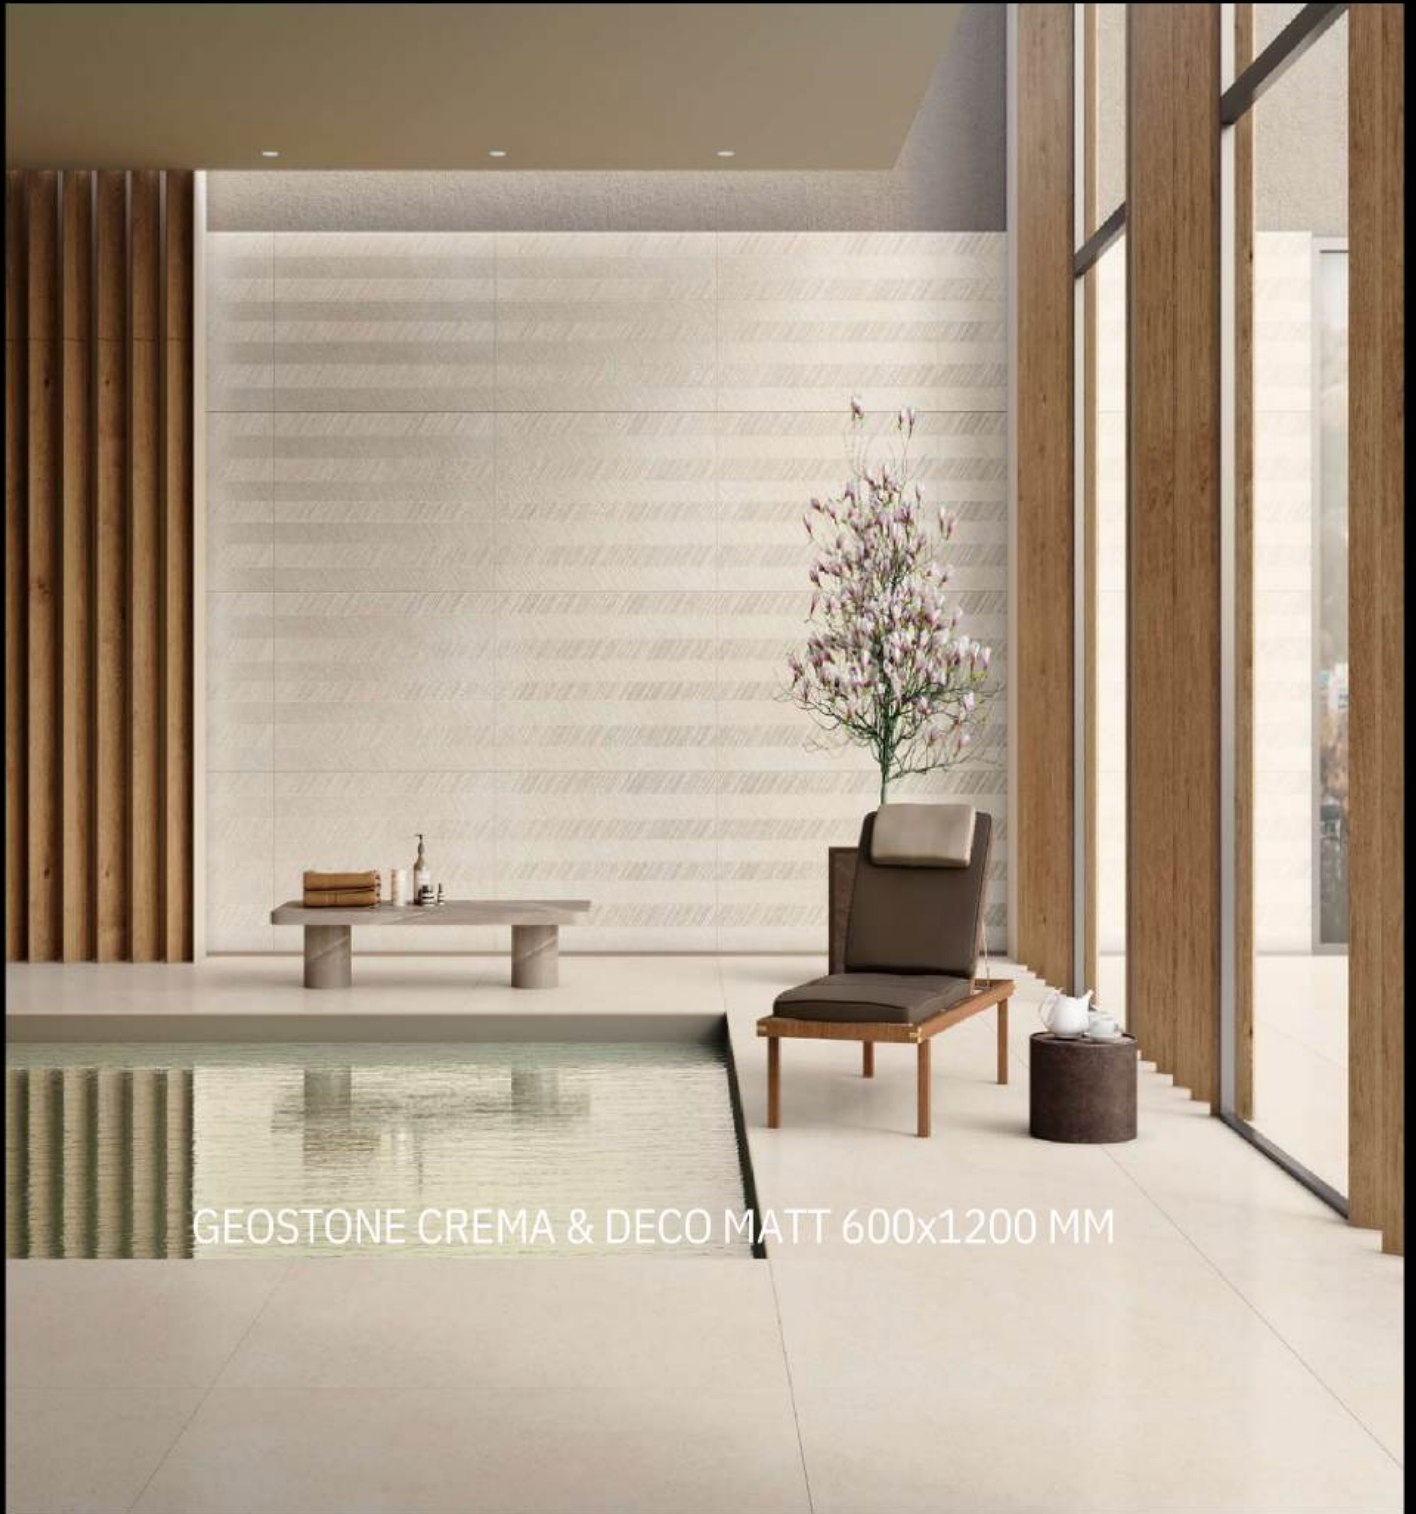

## GEOSTONE CREMA DECO MATT 600 x 1200 MM

WALL & FLOOR / INDOOR / OUTDOOR

MAKE IN INDIA

GLAZED VITRIFIED TILES  
MATT SURFACES  
600 X 1200 MM

GEOSTONE CREMA & DECO MATT 600x1200 MM

WALL & FLOOR / INDOOR / OUTDOOR