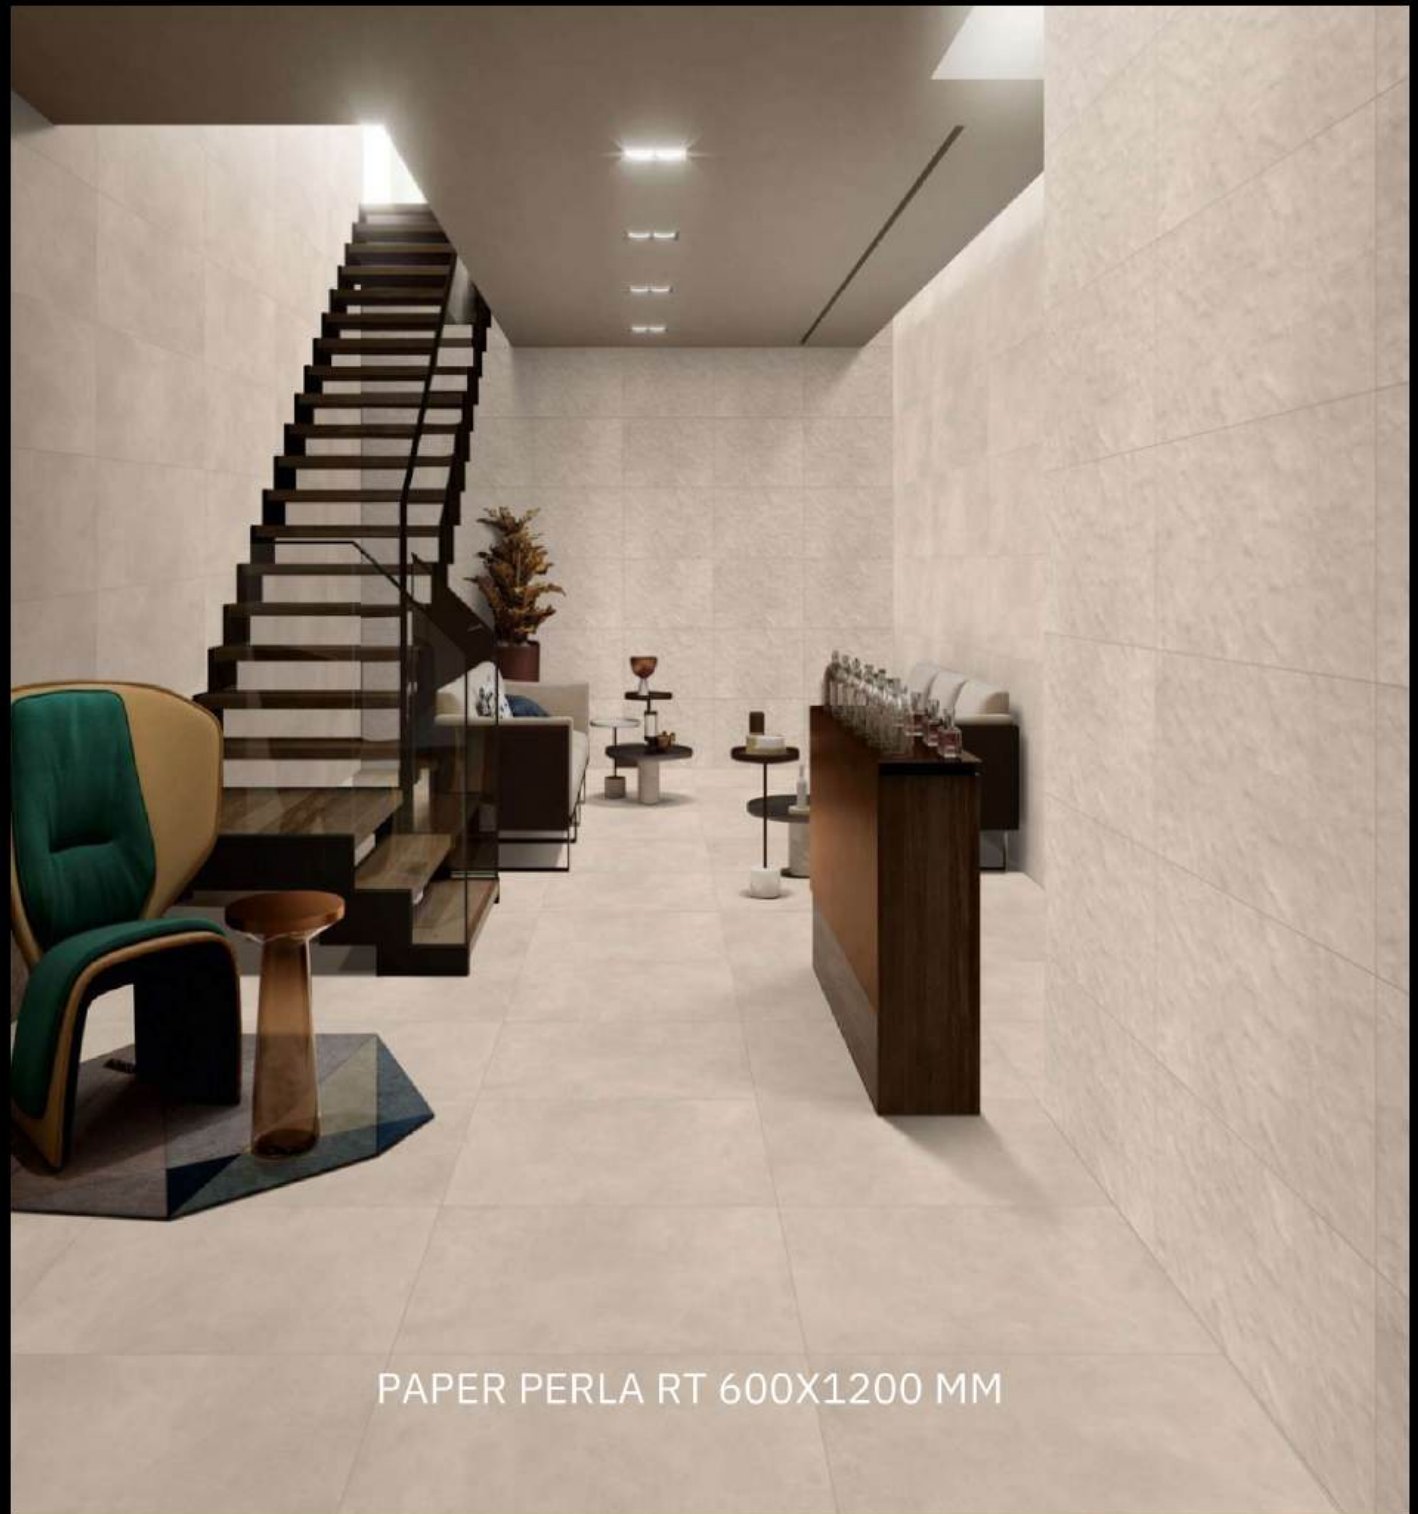

PAPER GREY RT 600X1200 MM

WALL & FLOOR / INDOOR / OUTDOOR

MAKE IN INDIA

GLAZED VITRIFIED TILES  
RUSTIC SURFACES  
600 X 1200 MM

PAPER PERLA RT 600X1200 MM

WALL & FLOOR / INDOOR / OUTDOOR

MAKE IN INDIA

GLAZED VITRIFIED TILES  
RUSTIC SURFACES  
600 X 1200 MM