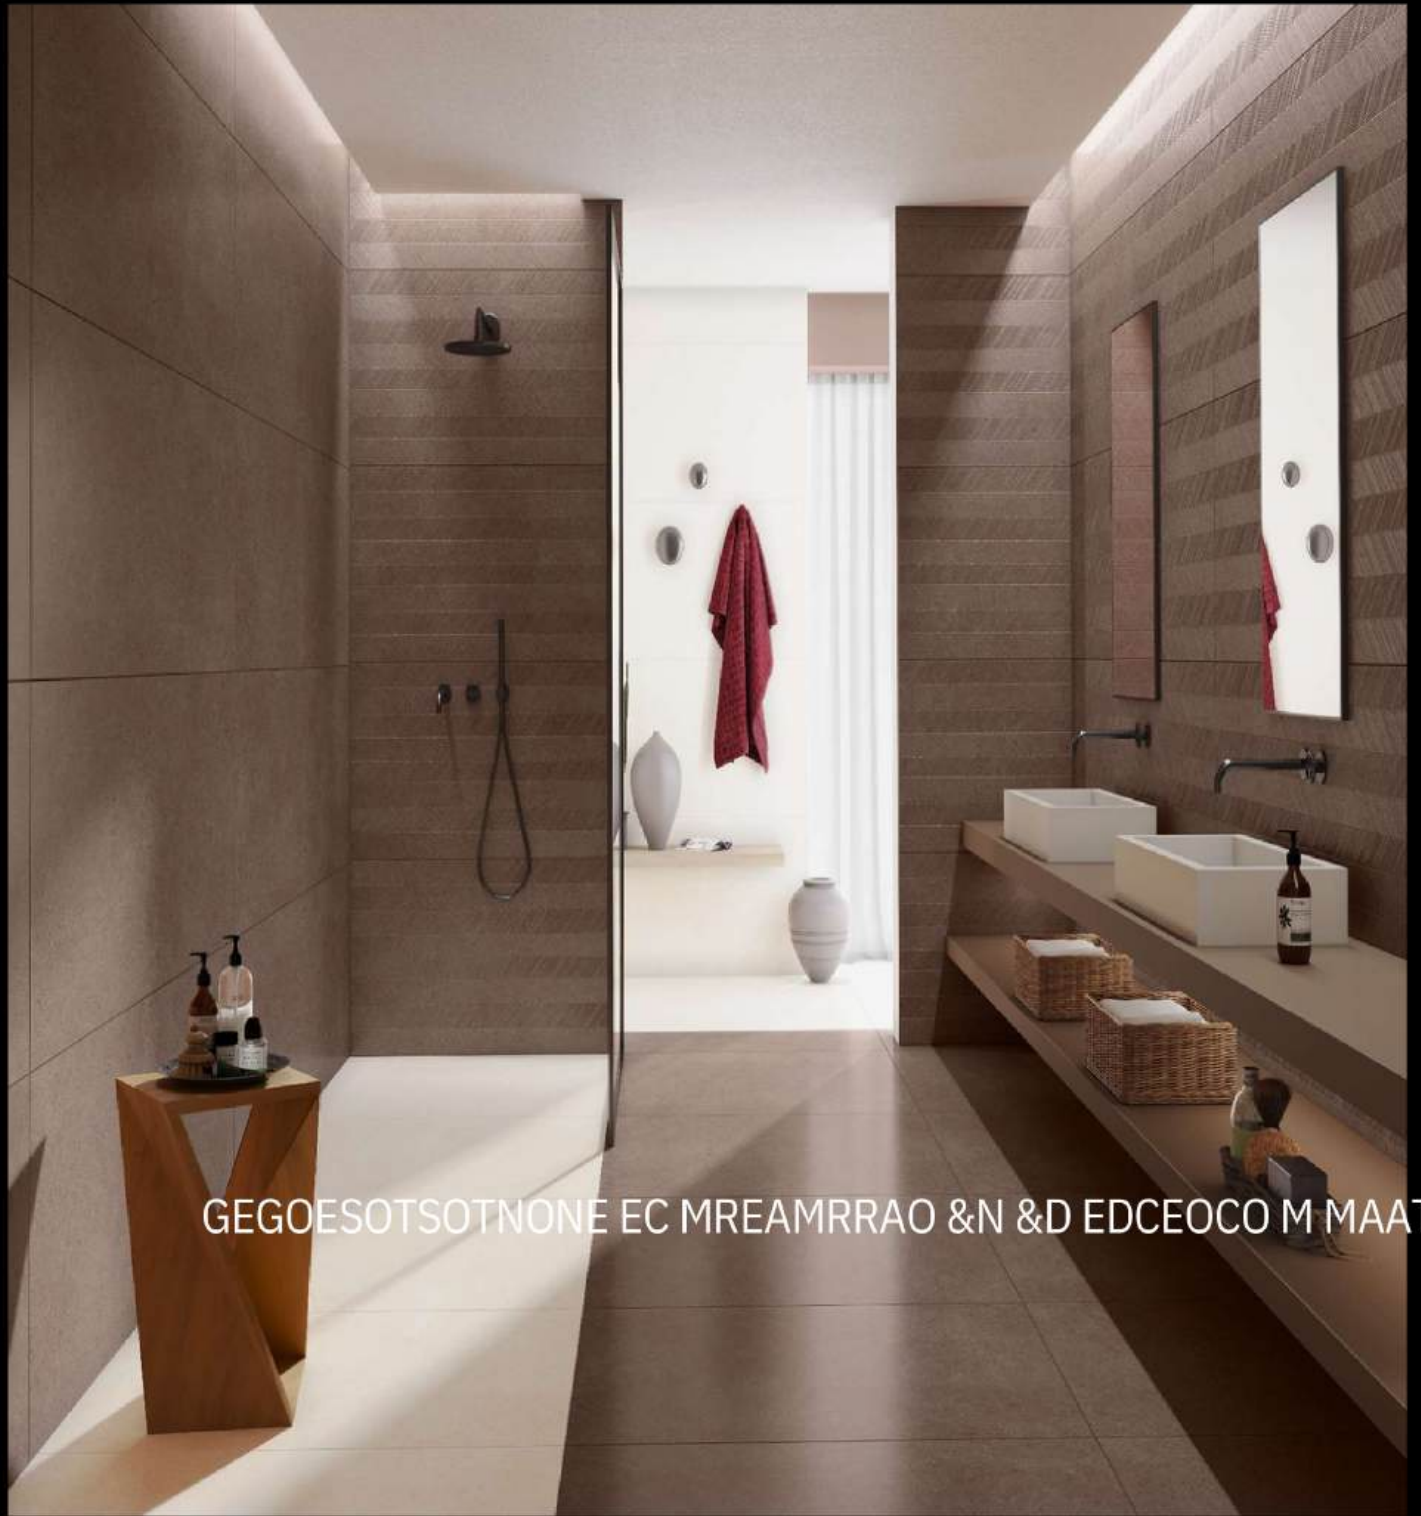

## GEOSTONE MARRON DECO MATT 600 x 1200 MM

WALL & FLOOR / INDOOR / OUTDOOR

MAKE IN INDIA

GLAZED VITRIFIED TILES  
MATT SURFACES  
600 X 1200 MM

GEGOESOTSOTNONE EC MREAMRRAO &N &D EDCEOCO M MAAT

WALL & FLOOR / INDOOR / OUTDOOR